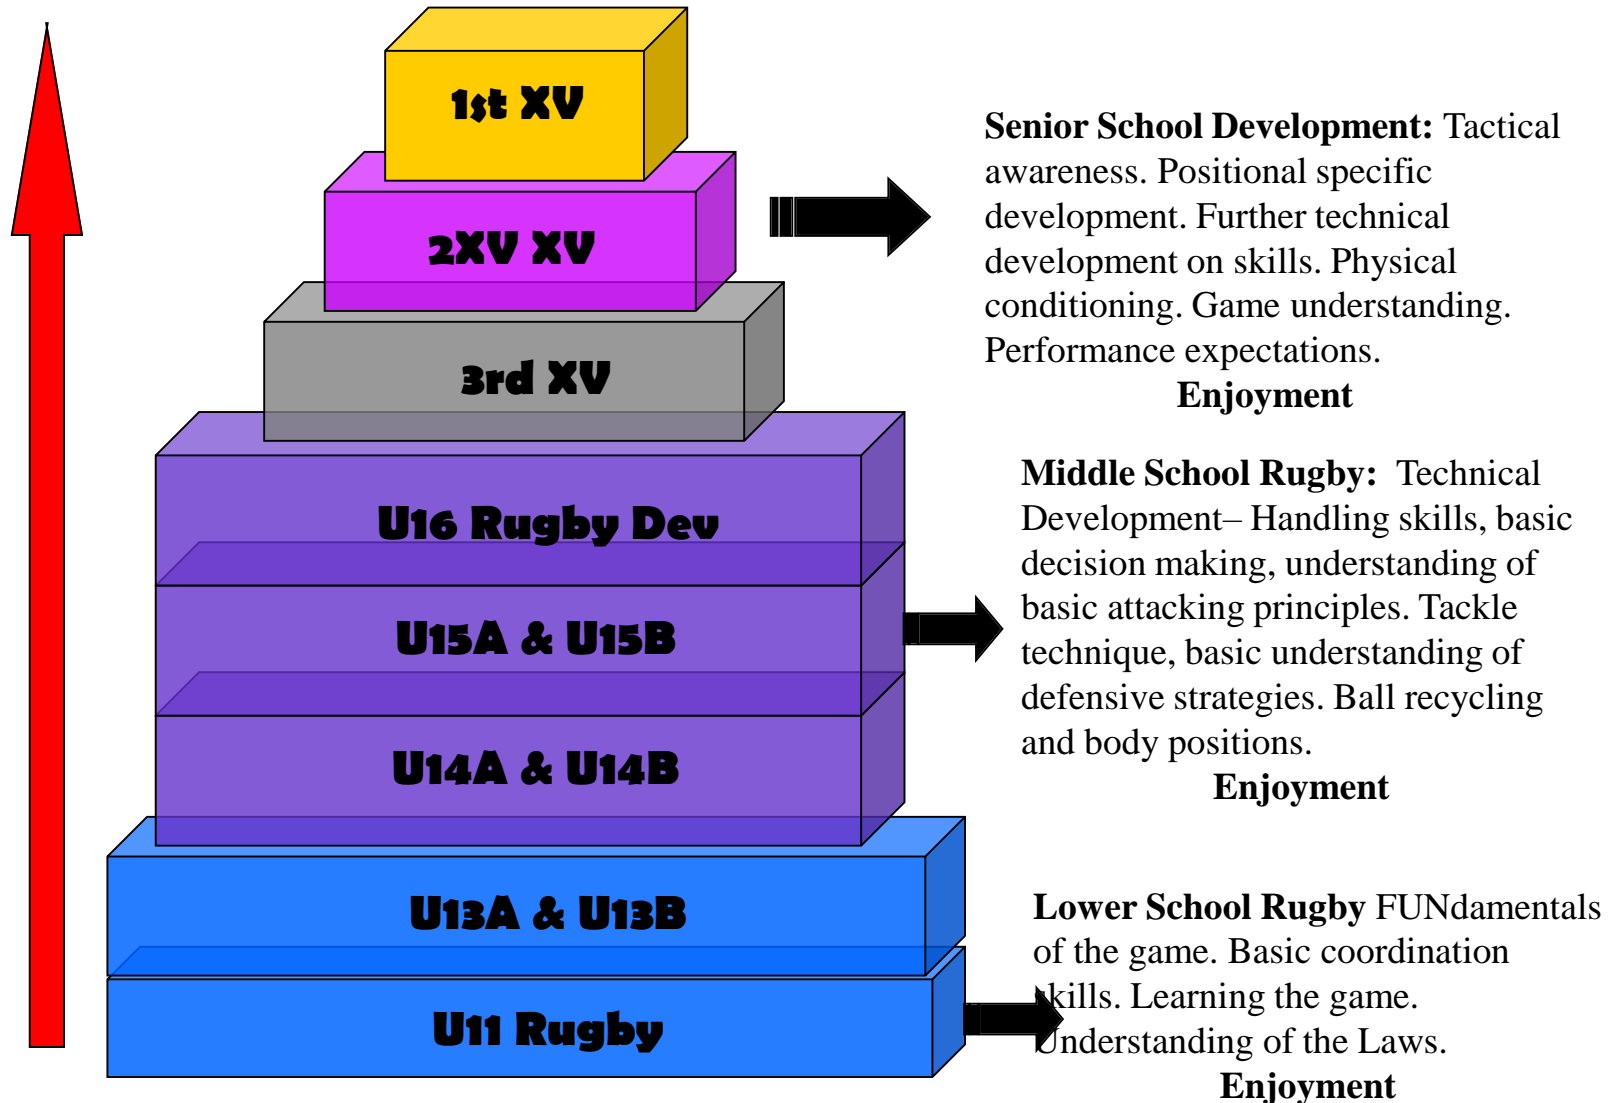

# RECREATION RUGBY

- ◉ Aim - To get players from beginners to competent players and enjoying the game.
- ◉ Have a large number of coaches involved in Lower school rugby.
- ◉ Lunch time rugby clubs for lower school pupils
- ◉ “Try Rugby” Club for older beginners.
- ◉ Pure enjoyment but big take up into competitive teams.

**ENSURING A CONTINUUM**  
**CREATING A 'CONVEYOR BELT'**  
*The Ellesmere Academy*

# PERFORMANCE LEVEL

- ⦿ Ellesmere College is the ideal place for young hopeful rugby players.
- ⦿ It prepares players for the professional game by equipping them with necessary tools through skill development, game understanding, position development, elite conditioning while helping them balance their sporting and academic commitments.