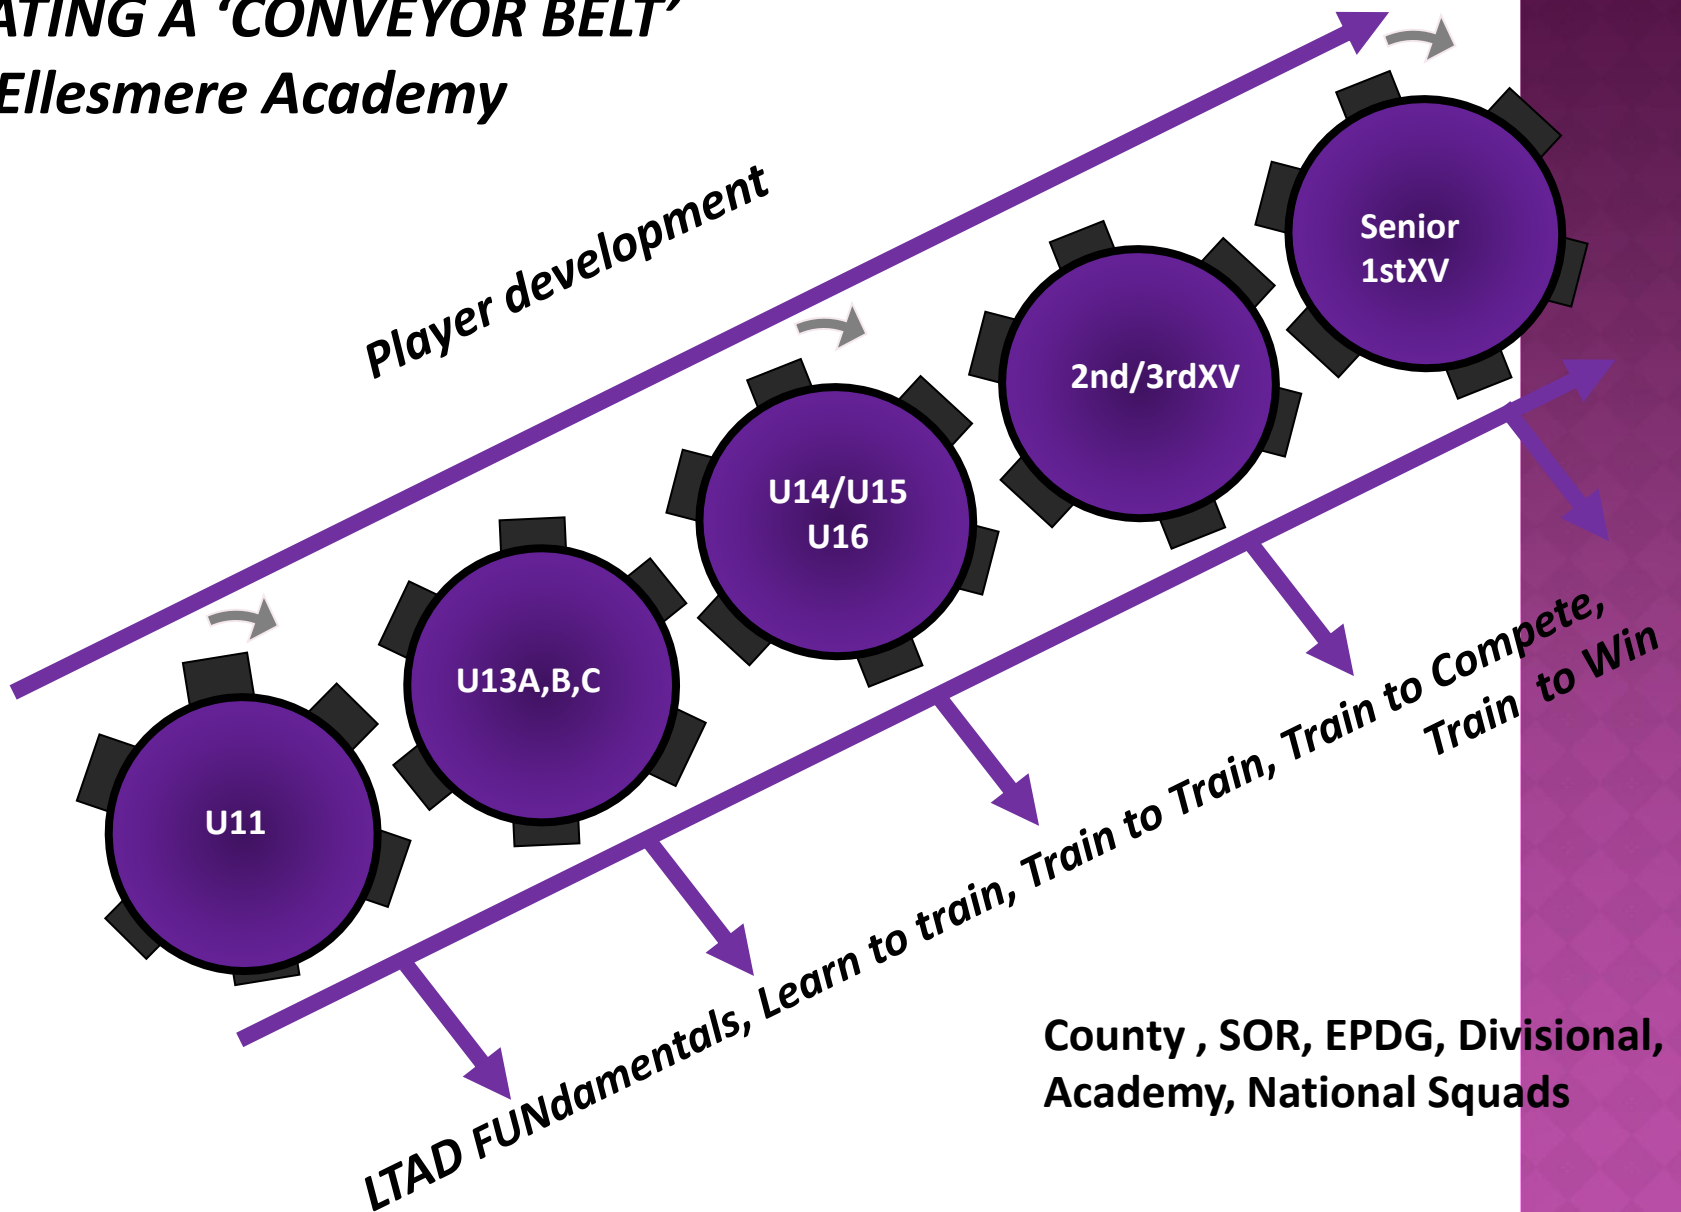

## Ellesmere Rugby Academy Provision

**Recreation**

**Development**

**Performance**

# RECREATION RUGBY

- ◉ Aim - To get players from beginners to competent players and enjoying the game.
- ◉ Have a large number of coaches involved in Lower school rugby.
- ◉ Lunch time rugby clubs for lower school pupils
- ◉ “Try Rugby” Club for older beginners.
- ◉ Pure enjoyment but big take up into competitive teams.

**ENSURING A CONTINUUM**  
**CREATING A 'CONVEYOR BELT'**  
*The Ellesmere Academy*